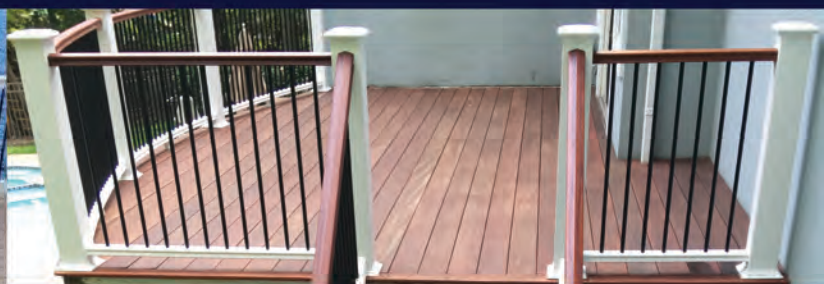

SLEEK PROFILE

EASY TO INSTALL, LOW MAINTENANCE

Black Powder Coated

Silver Anodized

Aluminum (Harmony)

Victorian Top Rail
Alta Top Rail
Deck Over

Vinyl PVC (Phoenix)

Mahogany Top Rail
Traditional Rail
Deck Over

Cellular PVC (INTEX)

Dartmouth Peaked Rail
Dartmouth Flat Rail
Hampton Peaked Rail
Hampton Flat Rail

AVAILABLE IN TOP RAIL ONLY OR TOP AND BOTTOM RAIL CONFIGURATIONS

3/4" Diameter Black Round Aluminum Balusters virtually disappear into the scenery.

Vinyl PVC (Phoenix)

Traditional Rail
Mahogany Top Rail
Deck Over

Cellular PVC (INTEX)

Liberty Rail *Standard*
Dartmouth Rail *Custom*
Hampton Rail *Custom*