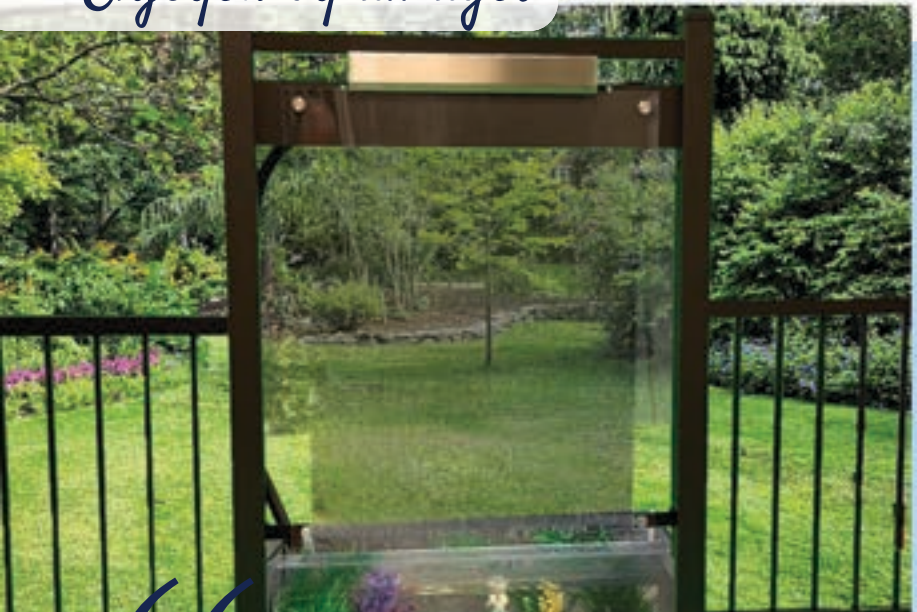

Enjoyed by all ages

INNOVATIVE

It is the ONLY railing on the market that integrates flowing water.

BEAUTIFUL

Its elegant design complements the existing beauty of the outdoors.

HEALTHY

Studies have shown that the sights and sounds of flowing water helps to calm our mind and improve our mood.

PRODUCT DETAILS

- Available in PVC (White) or Aluminum (Black, White, Bronze)
- Can be assembled freestanding or built into a new or existing rail system
- Water is recycled
- Lighting options to enjoy day or night
- Tank is removable for winterizing
- Tank can be decorated to reflect personal style

Introducing the Waterfall Rail™

PATENTED

WATERFALL
— RAIL —

Inspired by Nature
Designed for Your Peace of Mind

The Waterfall Rail™ is a beautiful, unique focal point for your deck or patio. The constant flow of water upon the glass along with the soft murmur of the waterfall creates an unforgettable, immersive experience for all ages.