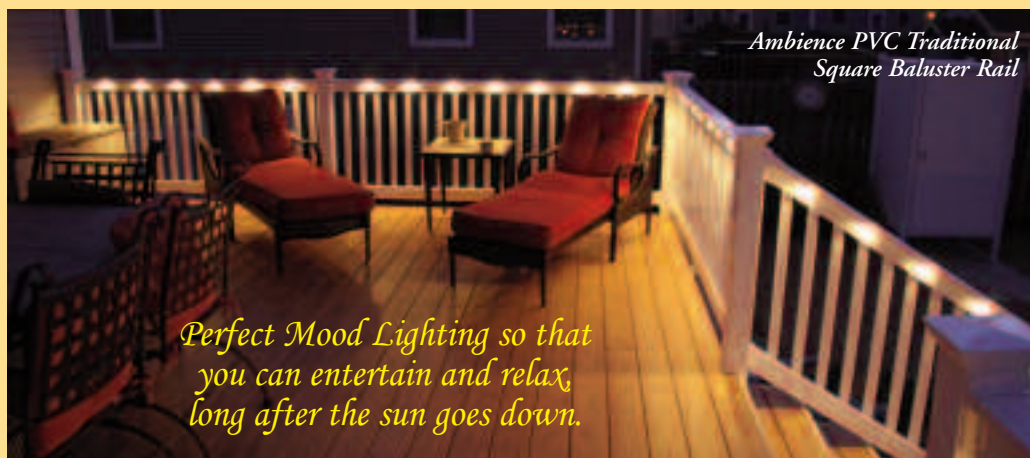

BEFORE

AFTER

AS SEEN ON HGTV!!

AFTER NIGHT

Enjoy your deck and backyard no matter what time of day or season with Ambience Systems by Phoenix which incorporates Low Voltage or LED lights built right into your rails or pergola.

Ambience PVC Traditional Square Baluster Rail

Perfect Mood Lighting so that you can entertain and relax, long after the sun goes down.

Ambience Pergola®

Phoenix... Much More Than Just Railings...

ARBORS & PERGOLAS