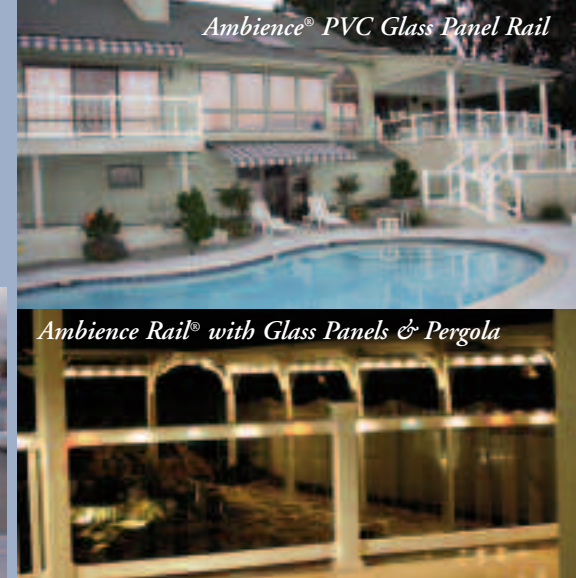

PVC Custom Curved with Square Balusters and Patriot Sub Rail

Mahogany Custom Curved with Square Balusters

GLASS PANELS FOR BEAUTIFUL VIEWS

5/16" Thick x 4' Wide Tempered Glass Panels

Ambience Rail® with Glass Panels & Pergola

GATE KITS

*Available in 3', 4' & 5' Widths
Square or Colonial Balusters
36" or 42" Heights*

*All gate kits come with stainless steel self-closing hinge and latch set, screws included.

**The size of each kit can be modified by trimming the material ends of the top and bottom rails or the side rails.