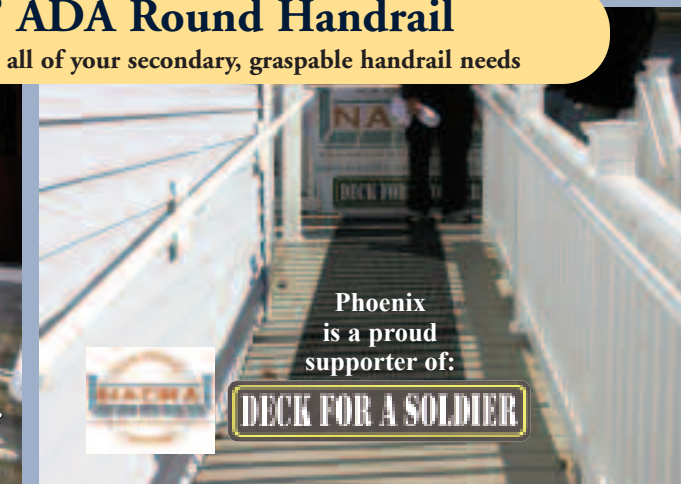

Ambience PVC Traditional Square Balusters Rail

Phoenix is a proud supporter of:

DECK FOR A SOLDIER

PVC Spider Web, Traditional and Curved Rail.