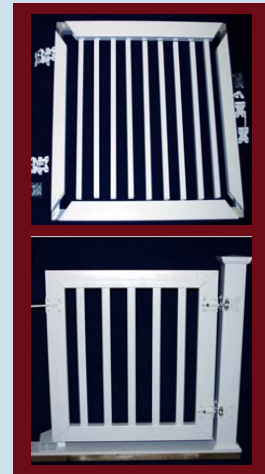

Ambience Rail®
Mahogany Classical
Square Balusters

The latest in railings, **The Ambience Rail®** provides low voltage lighting to your deck area. It illuminates the entire area with a downward cast light perfect for entertaining or just relaxing outside after the sun goes down. Have your electrician hook it up to a dimmer switch or a timer to have just the perfect amount of light.

GATE KITS

3' Wide * 4' Wide * 5' Wide

36" High * 42" High

Square Balusters * Colonial Balusters

- All gate kits come with stainless steel self-closing hinge and latch set, S.S. screws
- The size of each kit can be modified by trimming the material ends of the top and bottom rails or the side rails
- Sizes of gate openings can be doubled by using two gates with a drop rod for a stop on one gate
- Complement your Mahogany Railing System with a Mahogany Top Rail for your Gate Kit