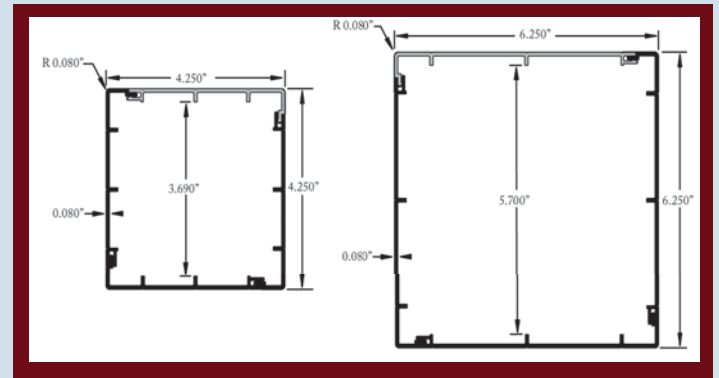

NEW POST WRAPS

Available in 4" x 4" and 6" x 6"

If you have existing P.T. posts already in place and want to cover them from the elements, Phoenix now has post wraps. Now, you can just wrap the existing pressure treated posts with our vinyl wraps. This easy to use four piece system attaches around the P.T. posts to provide protection from the weather and are available in 8' and 10' lengths.