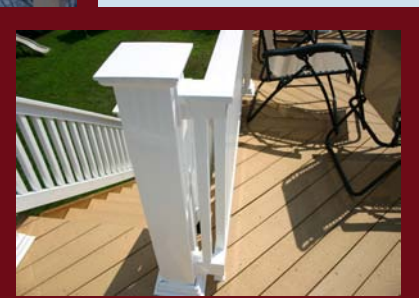

GATE KITS

3' Wide * 4' Wide * 5' Wide

36" High * 42" High

Square Balusters * Colonial Balusters

- All gate kits come with stainless steel self-closing hinge and latch set, S.S. screws
- The size of each kit can be modified by trimming the material ends of the top and bottom rails or the side rails
- Sizes of gate openings can be doubled by using two gates with a drop rod for a stop on one gate
- Complement your Mahogany Railing System with a Mahogany Top Rail for your Gate Kit

PVC PERGOLA

Did you know that Phoenix has all of the parts and pieces to build your own pergola? Whether you are looking for more shade, a decorative accent to your garden, or simply an entrance to your backyard, Phoenix PVC Pergola parts can be used to create the look you want. Not only does it look great, but the PVC components will not deteriorate over time like the traditional wood pergolas do.

Stair Set Back

STAIR SETBACK ADAPTER KITS

Right Angle Return

Have you ever had the situation where your post or column are set back a little too far from the edge of the stairs? If you cannot add another post, Phoenix offers an alternative solution. The Phoenix Stair Setback Adapter Kit includes welded aluminum angles and a small level section of railing to attach to the stair section to allow the rail to die right into the post or column without adding an additional post. (Right Angle Return Adapter Kits are available also).